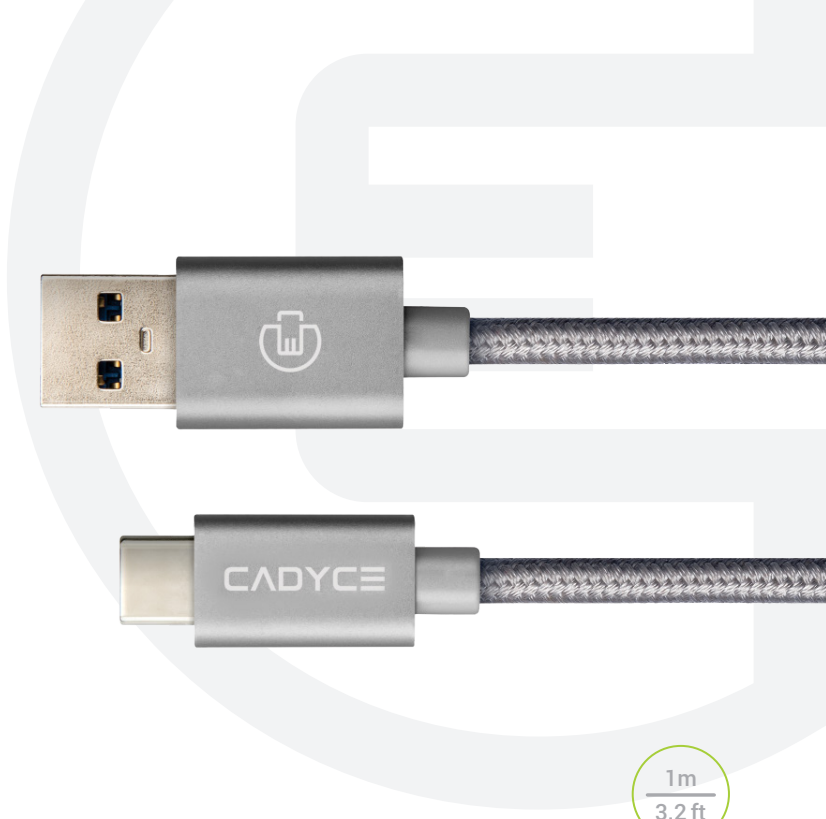

# CA-C3AM SPACE GRAY USB-C™ to USB 3.0 A Type Male Cable

CA-C3AM allows you to connect an external hard drive to your computer embedded with USB Type-C™ port. It also charges your USB Type-C™ devices using Wall charger or Car charger.

1m  
3.2 ft

- Small Form Factor
- Fast Data Transfer Rate up to 10Gbps
- Powerful and provides up to 100W of power
- Backward compatible with USB 3.0/2.0
- Reversible Type C connector to plug easy

Super Speed

Fast Data Transfer  
upto 10Gbps

Items	Description
Connectors	USB Type-C™ Male USB 3.0 A Type Male
Length	1M
Color	Space Gray
Compatibility	MacBook, Chromebook
Certifications	CE, FCC, RoHS

Other Products:  
CA-C3GE | CA-C3AF | CA-CMICRO  
CA-C3HDMI | CA-C3VGA

Compatible OS...  
Windows OS  
Mac OS

Compatible with...  
All USB Type-C™ enabled devices.

EAN Code:  
CA-C3AM SPACE GRAY - 0615435421124

Package Dimensions (L X W X H):  
Box: L 105mm X W 25mm X H 125mm | L 4.1 in X W 1 in X H 4.9 in