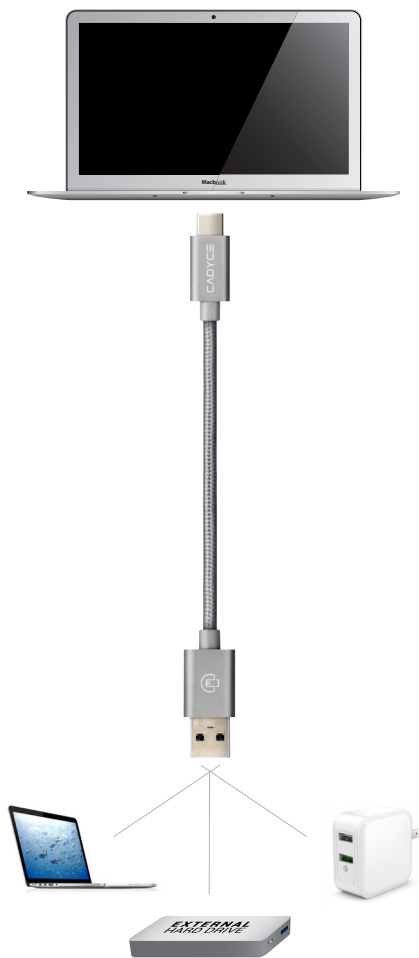

# CA-C3AM SPACE GRAY USB-C™ to USB 3.0 A Type Male Cable

CA-C3AM allows you to connect an external hard drive to your computer embedded with USB Type-C™ port. It also charges your USB Type-C™ devices using Wall charger or Car charger.

1m  
3.2 ft

- Small Form Factor
- Fast Data Transfer Rate up to 10Gbps
- Powerful and provides up to 100W of power
- Backward compatible with USB 3.0/2.0
- Reversible Type C connector to plug easy

Super Speed

Fast Data Transfer  
upto 10Gbps

Items	Description
Connectors	USB Type-C™ Male USB 3.0 A Type Male
Length	1M
Color	Space Gray
Compatibility	MacBook, Chromebook
Certifications	CE, FCC, RoHS

Other Products:  
CA-C3GE | CA-C3AF | CA-CMICRO  
CA-C3HDMI | CA-C3VGA