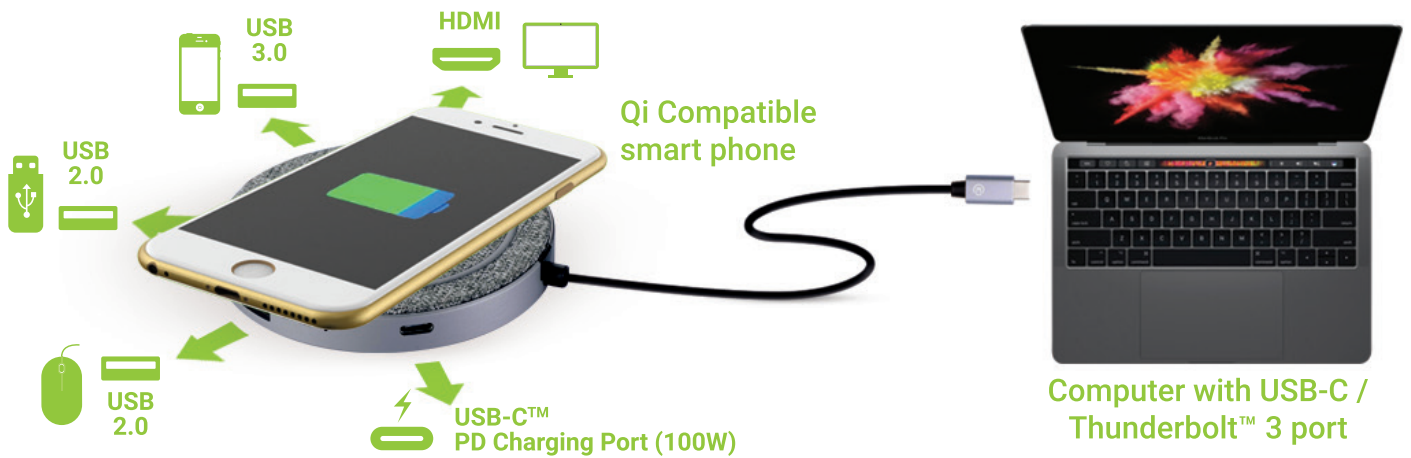

CA-WCHP

USB-C™ Dock with Wireless Charging

Cadyce USB-C™ Dock with Wireless Charging adds HDMI and USB ports to your computer and charges your compatible smart phone wirelessly.

FEATURES:

- Support USB-C™ input and HDMI, USB ports output
- Support USB 3.0 super speed (5Gbps) transmission, downward compatible USB 2.0
- Support HDMI resolution up to 4Kx2K@30Hz
- USB-C™ PD charging port to charge the MacBook or Google new ChromeBook Pixel and other USB-C™ supported devices
- Qi wireless charging Standard compatible
- Support 5W/7.5W/10W Wireless Charging
- Support plug and play, hot swap • Easy to use and carry

SPECIFICATIONS:

ITEMS

ITEMS	DESCRIPTION
Input Connector	USB-C™ Male x 1
Output Ports	HDMI Female x1, USB-C™ Female x1 USB 3.0 Female x1, USB 2.0 Female x2
HDMI Resolution	4Kx2K@30Hz
USB-C™ PD Port Output	Max up to 100W (20V, 5A)
Operating Temperature	0° C to + 45° C
Operating Humidity	10% to 85 % RH (no condensation)
Storage Temperature	-10° C to + 70° C
Storage Humidity	5% to 90 % RH (no condensation)
Weight & Dimensions	124g, 8.5cm x 0.7cm
Certifications	CE, FCC

Other Products:
CA-CUCC, CA-6UCWC

Compatible OS...
Windows OS
Mac OS

Compatible with...
All USB 2.0 & 3.0 enabled devices.

EAN Code:
CA-WCHP - 0608603361933

Includes: CA-WCHP, User Manual

Package Dimensions (L X W X H):
Box: L 120mm X W 25mm X H 155mm | L 4.7 in X W 0.9 in X H 6.1 in